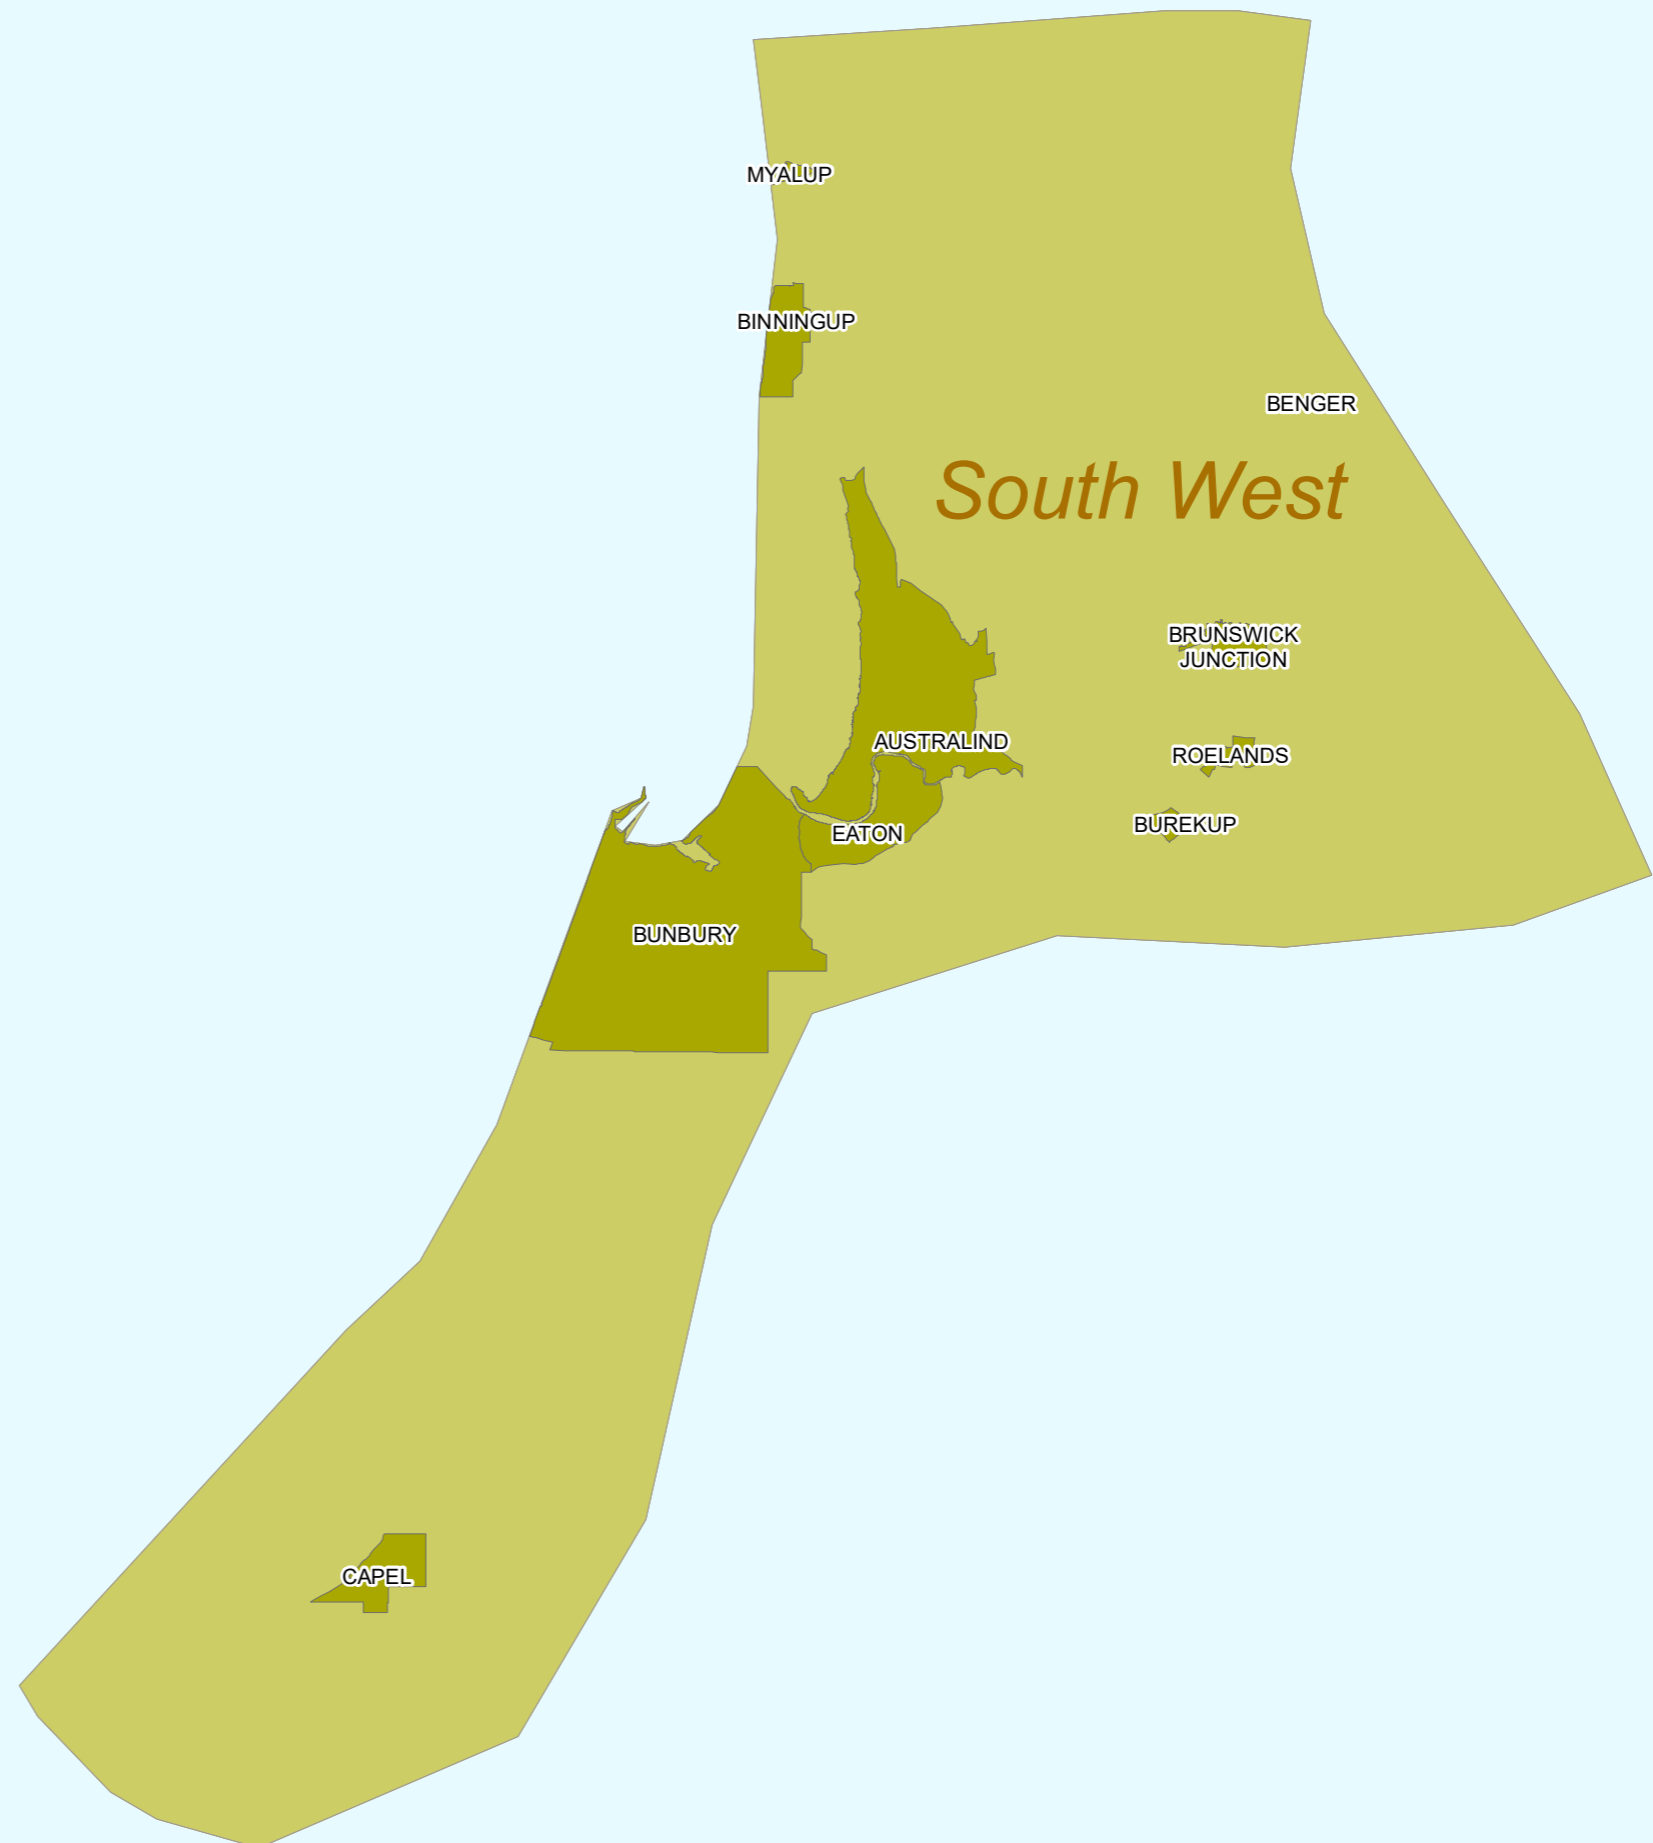

[Back to Top](#)

Contact Menu - South Central

Dial **13 16 08**

Press **1** for Southern Region
and Press **1** for South Central

[Back to Top](#)

Contact Menu - Great South West

Dial **13 16 08**
Press **1** for Southern Region
and Press **2** for Great South West

[Back to Top](#)

Contact Menu - Great Southern

Dial **13 16 08**

Press **1** for **Southern Region**
and Press **4** for Great Southern

[Back to Top](#)

Contact - Menu - South West

Dial **13 16 08**

Press **1** for Southern Region
and Press **5** for South West

[Back to Top](#)

Contact Menu - Northern

Dial **13 16 08**

Press **2** for Northern Region
and Press **1** for Northern

[Back To Top](#)

Contact Menu - Eastern Wheatbelt

Dial **13 16 08**
Press **2** for Northern Region
and Press **2** for Eastern Wheatbelt

-  ➤ Press **6** for Mainstream North
-  ➤ Press **7** for Mainstream South

[Back to Top](#)