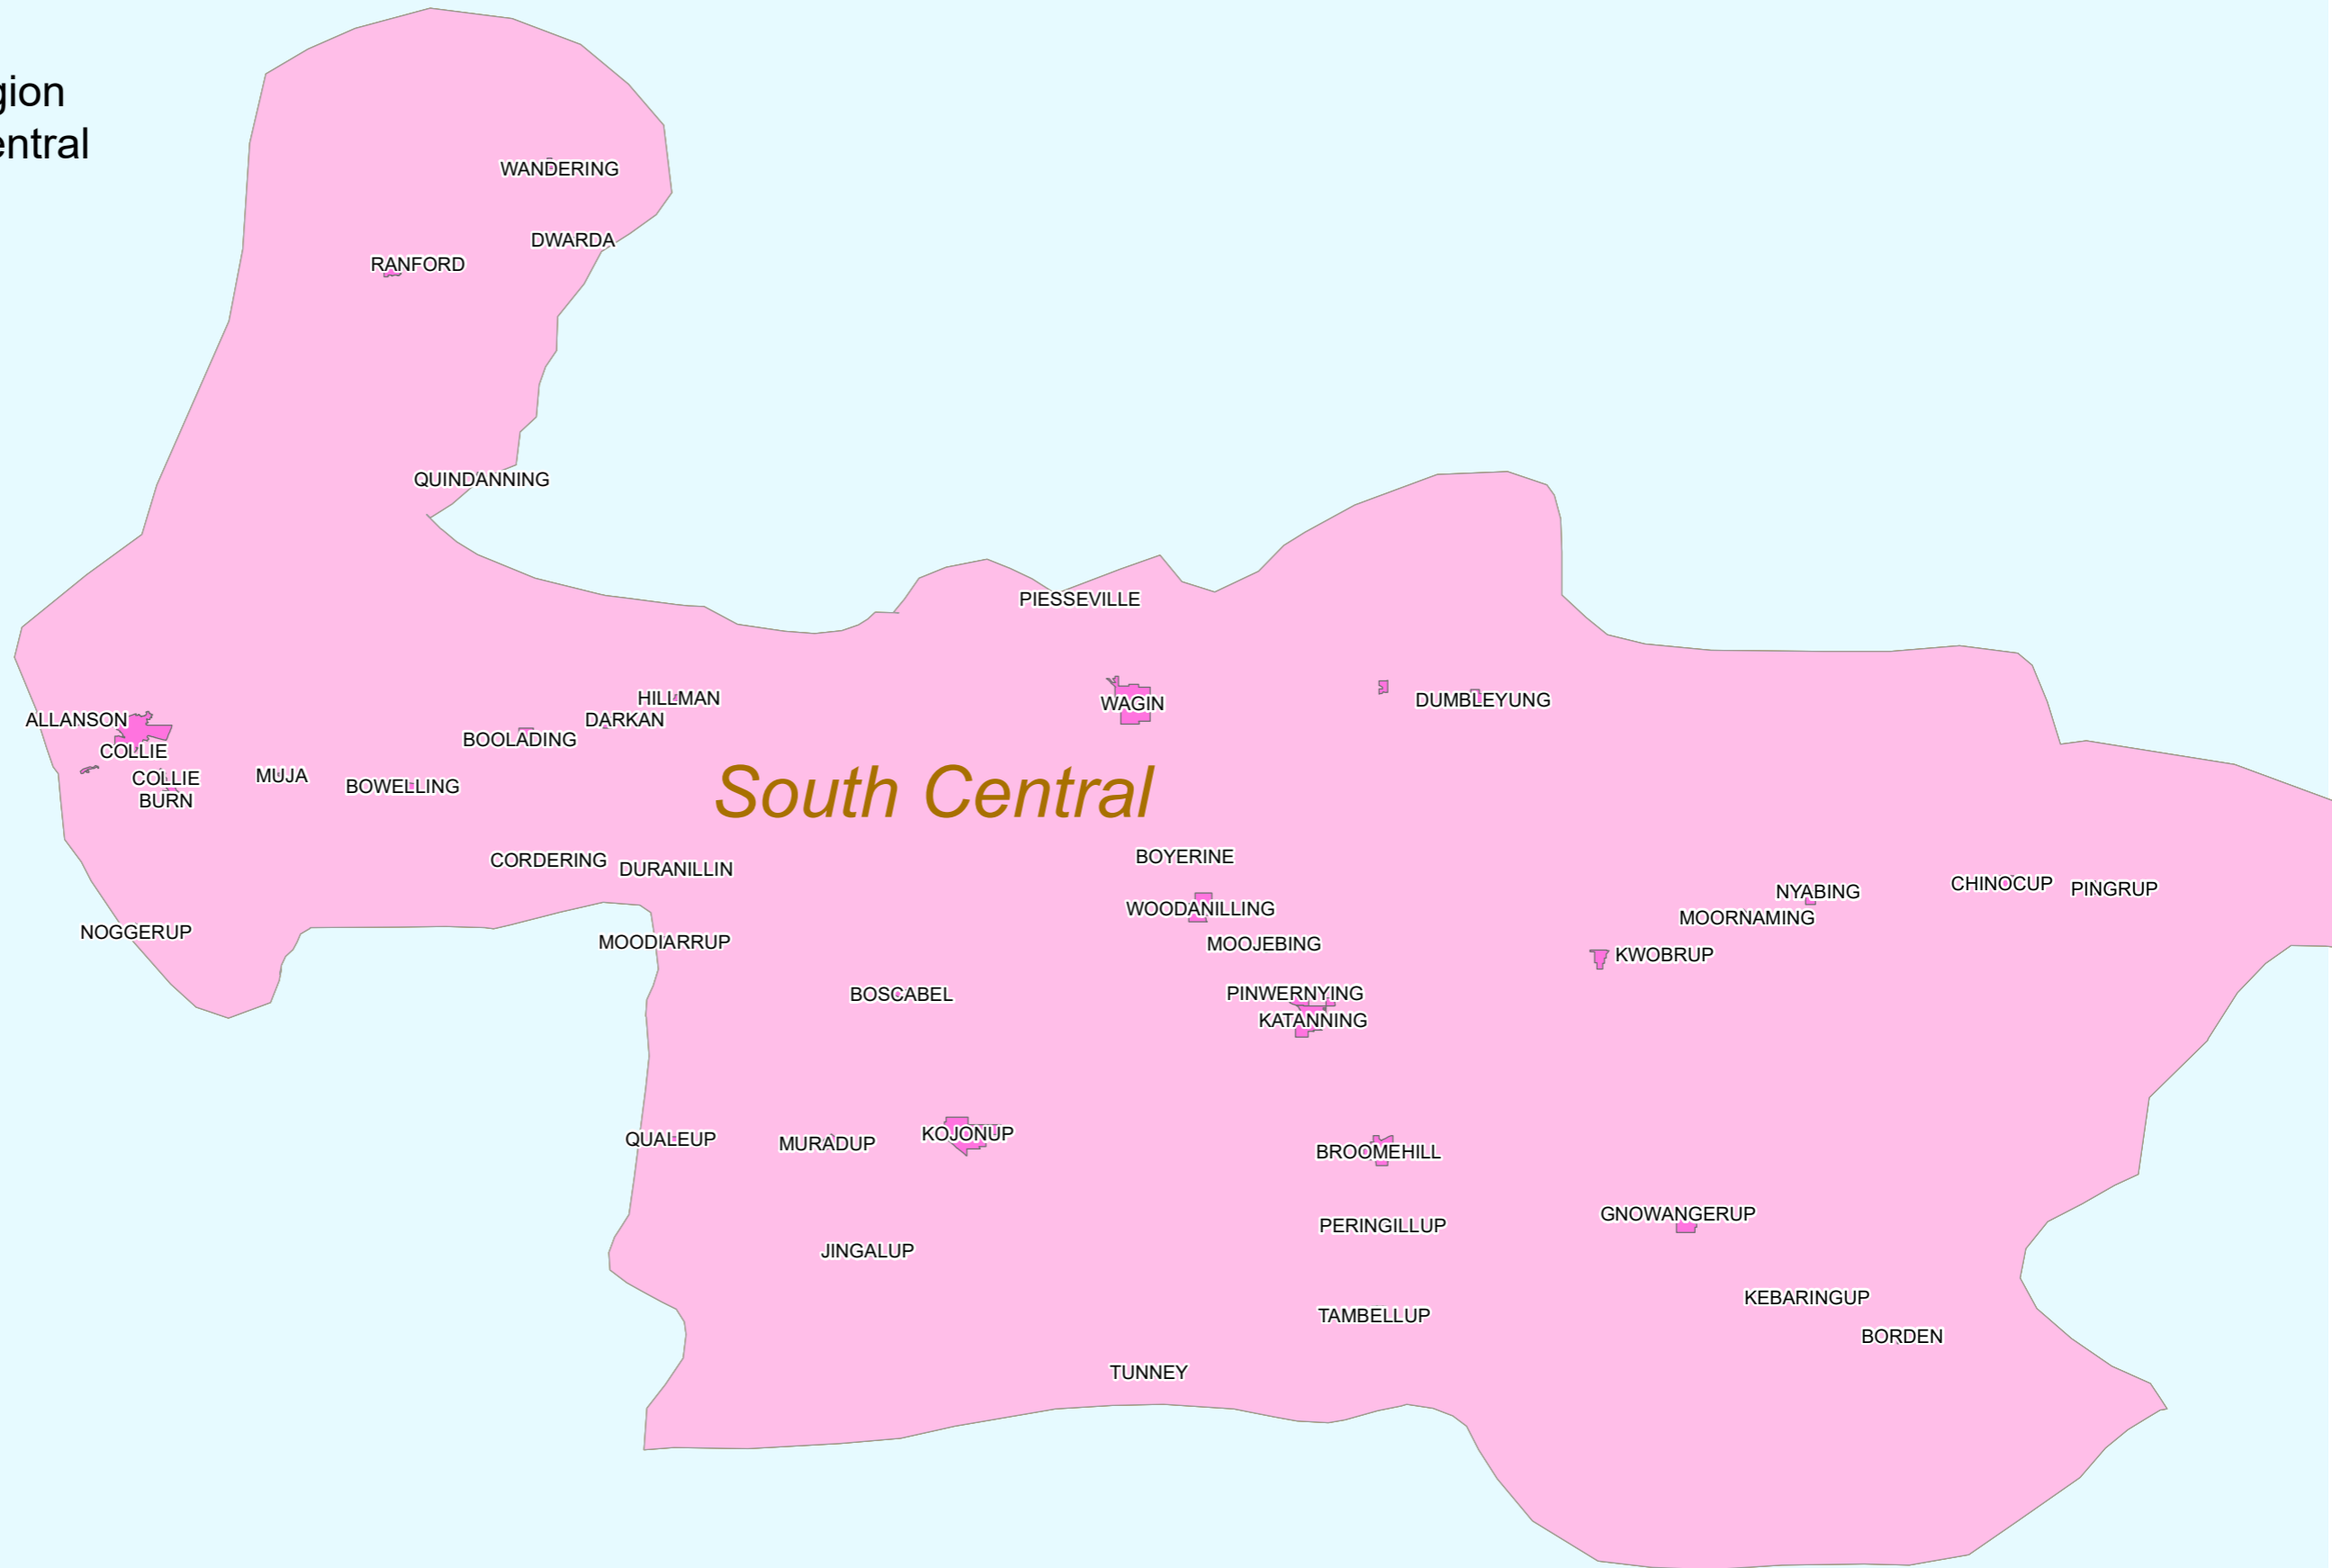

[Back to Top](#)

Contact Menu - South Central

Dial **13 16 08**

Press **1** for Southern Region
and Press **1** for South Central

[Back to Top](#)

Contact Menu - Great South West

Dial **13 16 08**
Press **1** for Southern Region
and Press **2** for Great South West

[Back to Top](#)

Contact Menu - Great Southern

Dial **13 16 08**

Press **1** for **Southern Region**
and Press **4** for Great Southern

[Back to Top](#)

Contact - Menu - South West

Dial **13 16 08**

Press **1** for Southern Region
and Press **5** for South West

[Back to Top](#)

Contact Menu - Northern

Dial **13 16 08**

Press **2** for Northern Region
and Press **1** for Northern

[Back To Top](#)

Contact Menu - Eastern Wheatbelt

Dial **13 16 08**
Press **2** for Northern Region
and Press **2** for Eastern Wheatbelt

-  ➤ Press **6** for Mainstream North
-  ➤ Press **7** for Mainstream South

[Back to Top](#)