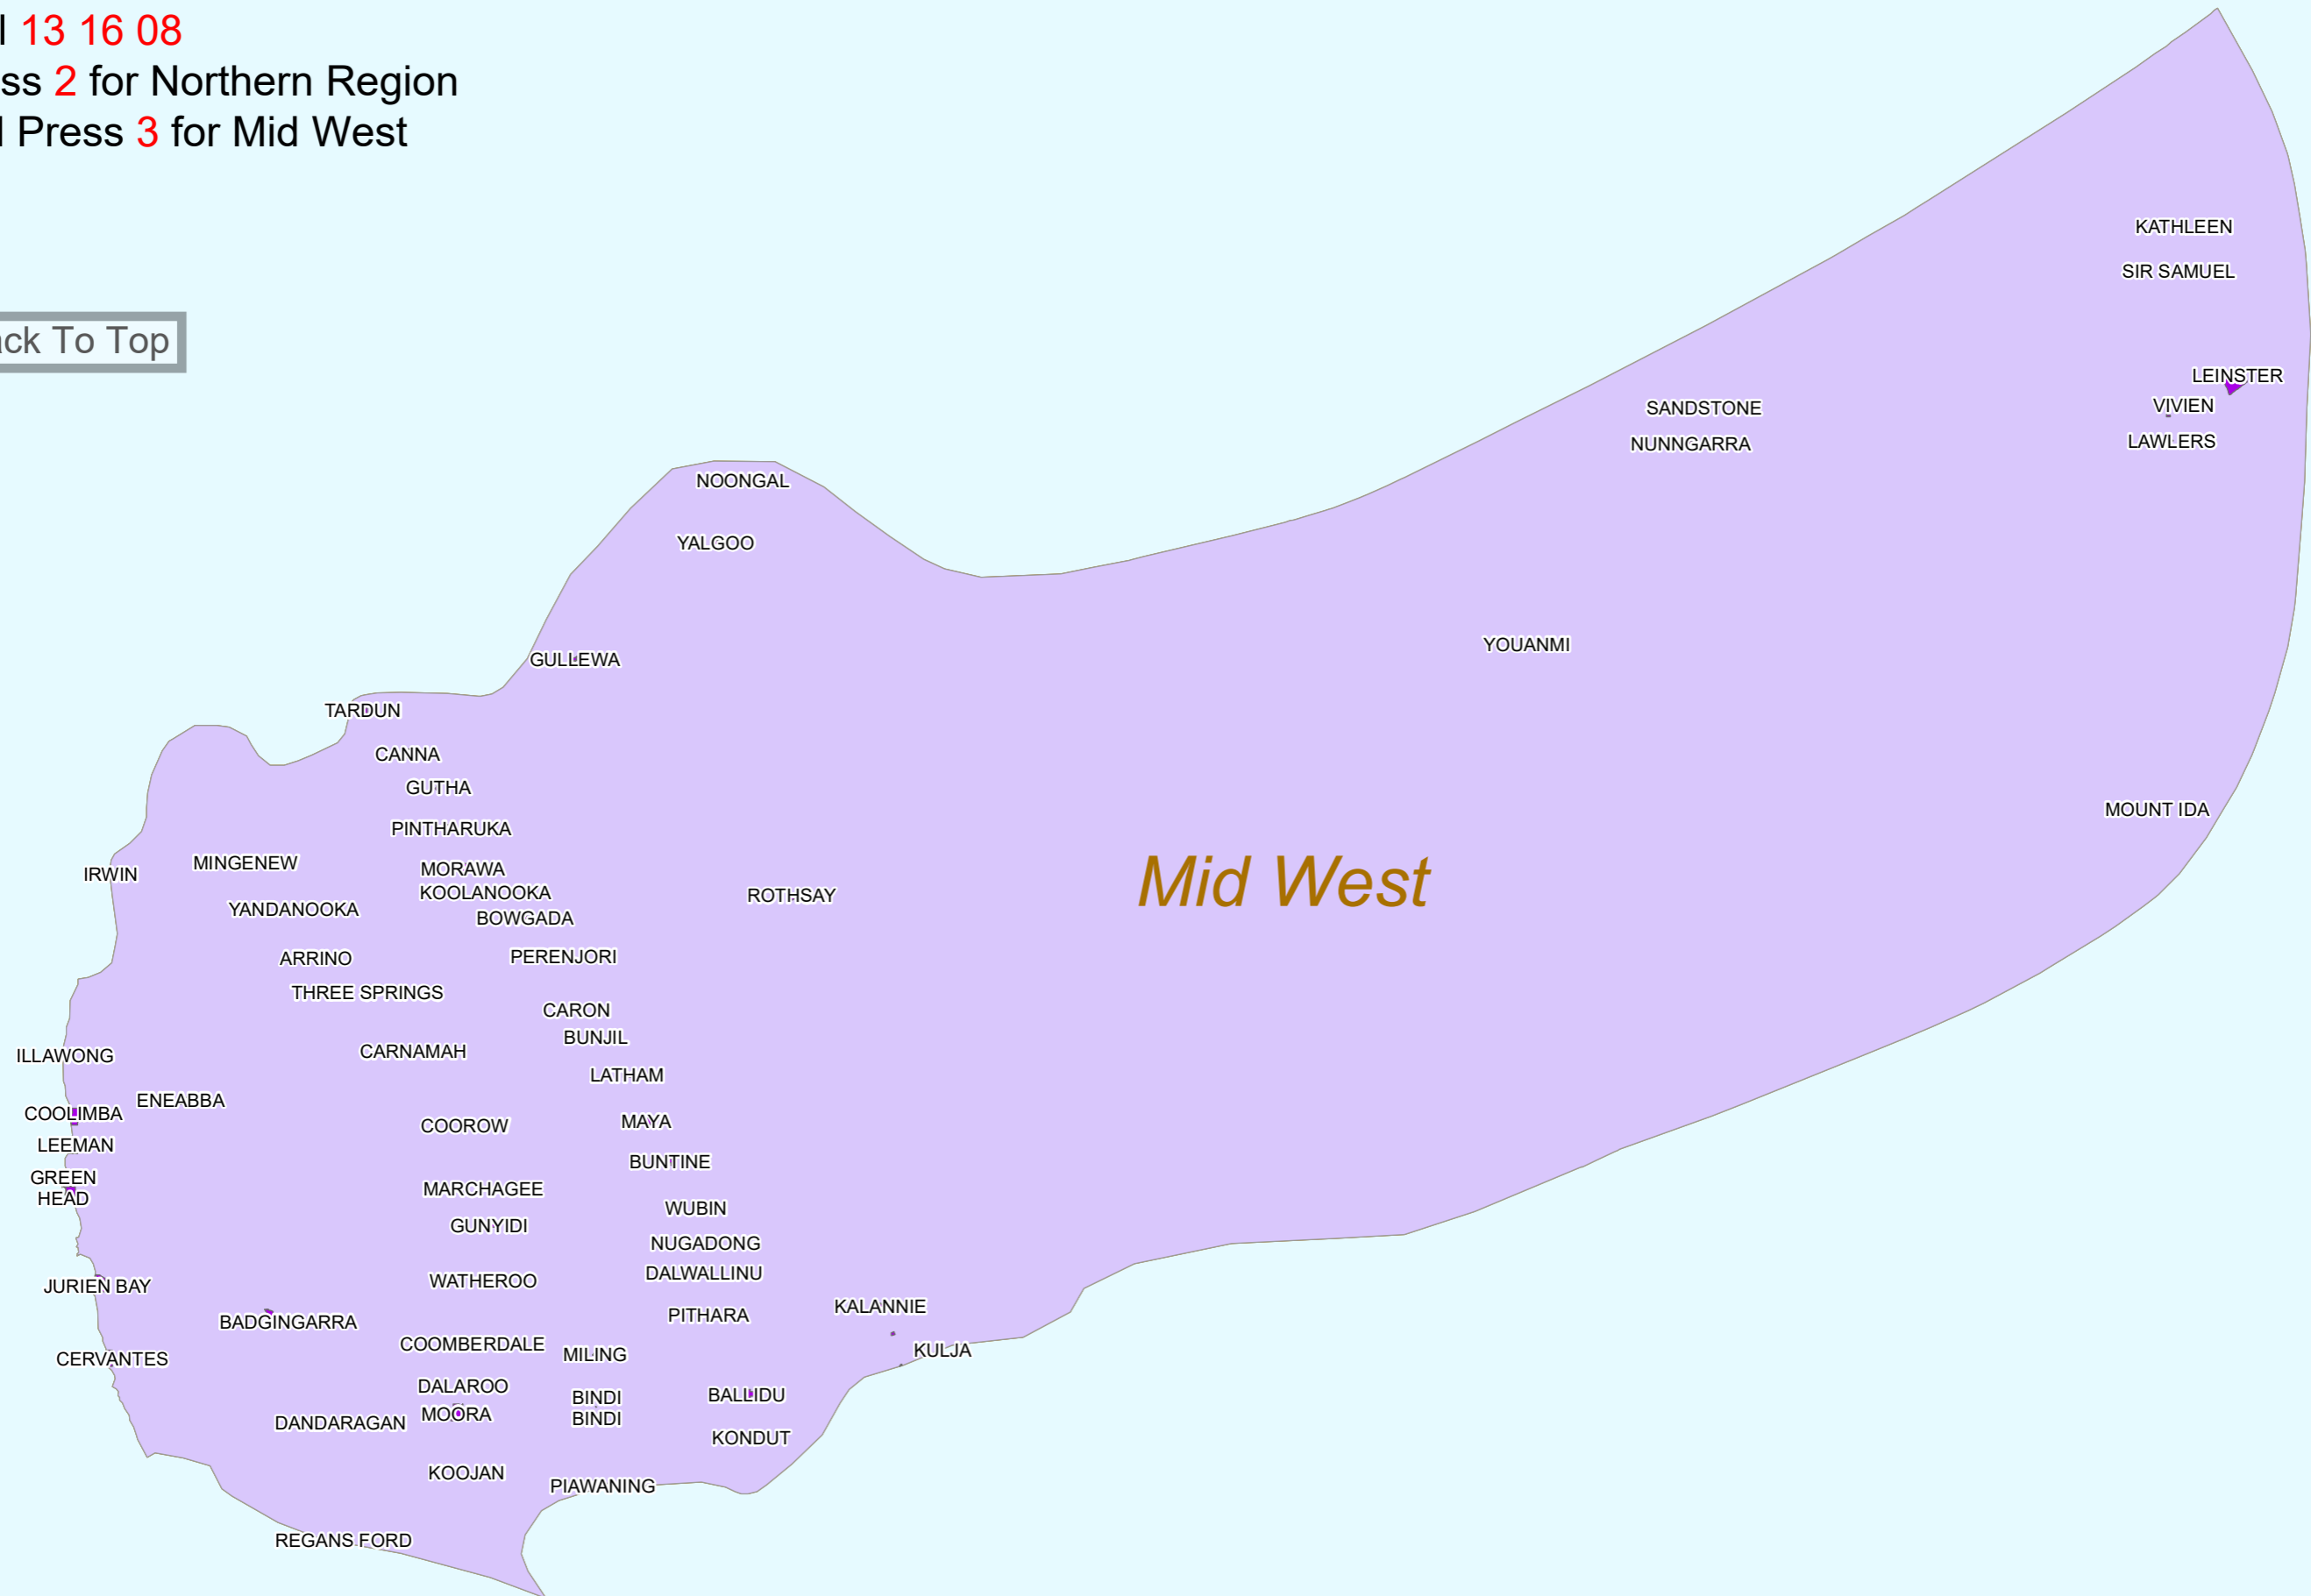

[Back to Top](#)

Contact Menu - Great Southern

Dial **13 16 08**

Press **1** for **Southern Region**
and Press **4** for Great Southern

[Back to Top](#)

Contact - Menu - South West

Dial **13 16 08**

Press **1** for Southern Region
and Press **5** for South West

[Back to Top](#)

Contact Menu - Northern

Dial **13 16 08**

Press **2** for Northern Region
and Press **1** for Northern

[Back To Top](#)

Contact Menu - Eastern Wheatbelt

Dial **13 16 08**
Press **2** for Northern Region
and Press **2** for Eastern Wheatbelt

[Back To Top](#)

Contact Menu - Mid West

Dial **13 16 08**

Press **2** for Northern Region
and Press **3** for Mid West

[Back To Top](#)

Contact Menu - Metro

Dial **13 16 08**

Press **3** for Metro Region and Education Support then

-  ➤ Press **6** for Mainstream North
-  ➤ Press **7** for Mainstream South

[Back to Top](#)